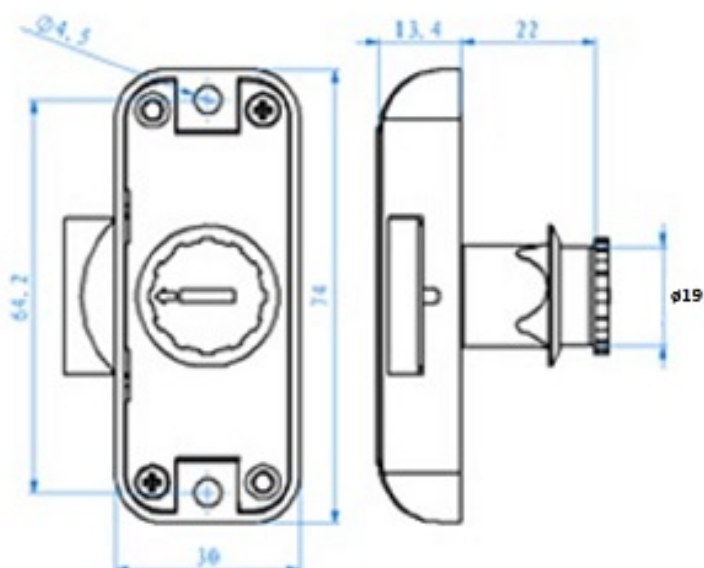

PRODUCT SHEET

Description:

Rotary Bar Lock MIC-922S, $\varnothing 19 \times 22$ mm, RH, NPL, Body Only, F/ System #01 - Snake, W/Black Plastic Plug, No Bar, No Acces.

Item number:

14.05.293-0

| Units | Box | Carton | HS Code | Barcode |
|-------|-----|--------|------------|---|
| Pcs. | 8 | 80 | 8301300000 |  5704866463171 |